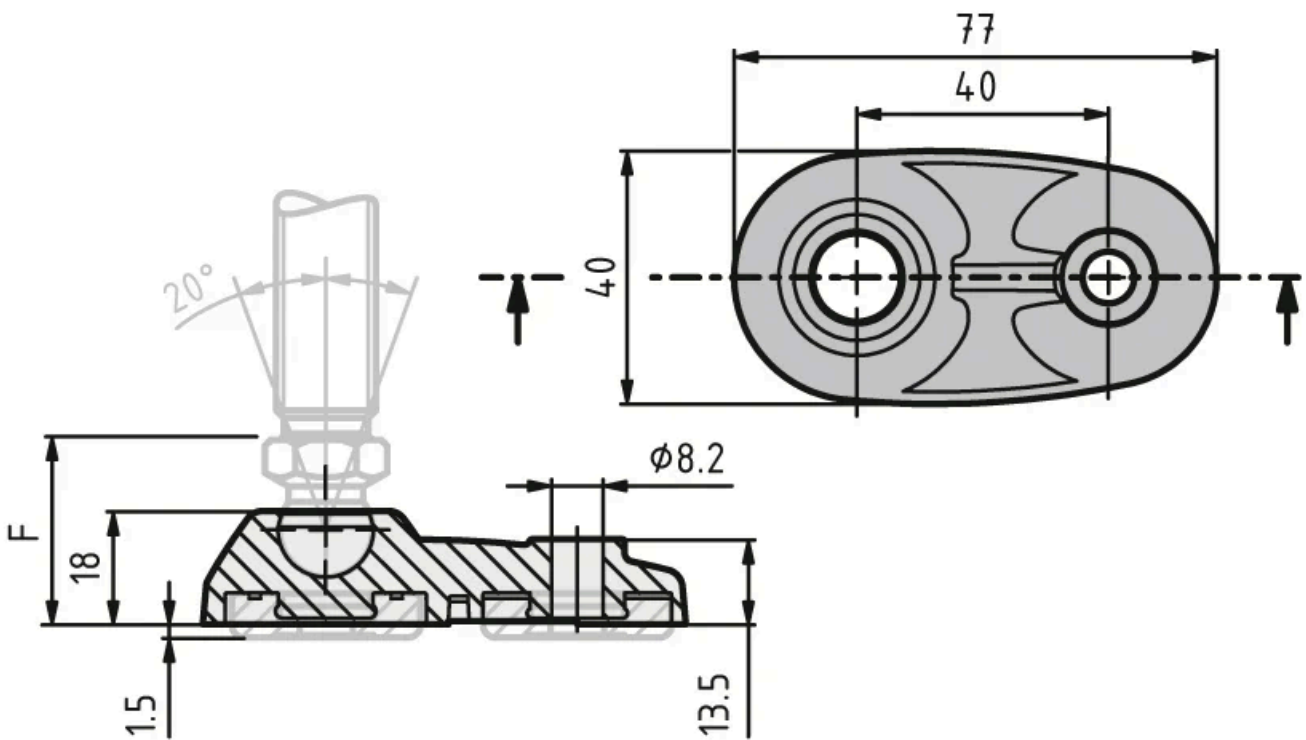

Base 40 with Arm, Ball 15

Pivoting knuckle foot for levelling and reliable floor mounting

Material: Plastic (PA), glass bead-reinforced

Colour: Black

Carrying capacity: 600 kg

Matching threaded rod – threaded rods for hinged knuckle foot, ball 15.

Please note that the threaded rod is not included and must be ordered separately.

System: 40 - Slot 8; 30 - Slot 6; 20 - Slot 5

Type: Feet

General Data

Designation	Description	Base	F1	F2	F3
RA5194	Base with arm	40	29.5	32.5	33.5