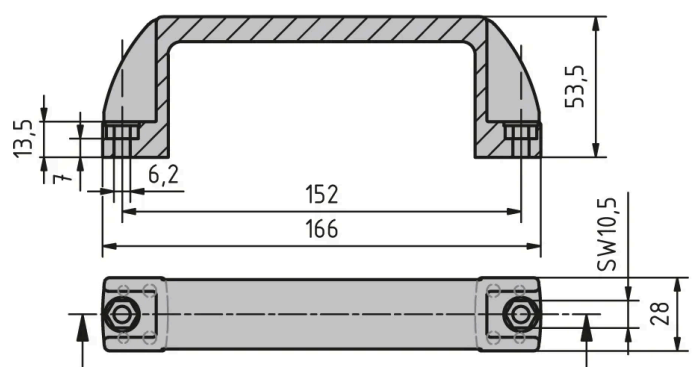

Bow Handle

Mounts on doors, flaps and aluminium profiles.

Material: Plastic (PA), fibreglass reinforced

On-site mount: By cheese head screw at the front and screw/nut at the back.

System: 40 - Slot 8; 30 - Slot 6; 20 - Slot 5

Type: Handles

General Data

Designation	Description	Dimensions
RA1565	Bow handle 120 E PA	26 × 40 × 140
RA1585	Bow handle 160 E PA	28 × 53.5 × 166