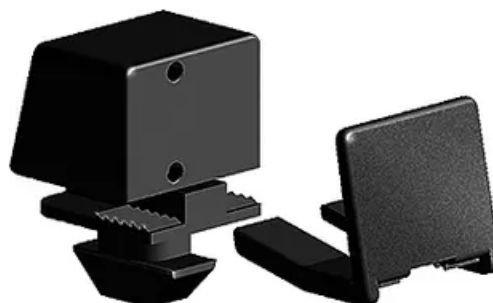

Clamping Pad

For fastening surface elements to aluminium profiles without tools.

Material: Plastic (PA), fibreglass-reinforced

Clamping width: 1-9 mm surface elements

System: 30 - Slot 6; 20 - Slot 5

Type: Fixing Blocks/Fastening Elements

General Data

Designation	Description	System	Colour	A1	A2
PZ4115	Clamping pad	20 - Slot 5	Black	4	1.6
PZ5064	2 mm clamping pad spacer	20 - Slot 5	Black	-	-
PZ5065	3 mm clamping pad spacer	20 - Slot 5	Black	-	-
PZ5066	4 mm clamping pad spacer	20 - Slot 5	Black	-	-
PZ5067	Clamping pad	20 - Slot 5	traffic grey, similar to RAL7042	4	1.6
PZ3165	Clamping pad	30 - Slot 6	Black	7	2.7
PZ5068	Clamping pad	30 - Slot 6	traffic grey, similar to RAL7042	7	2.7