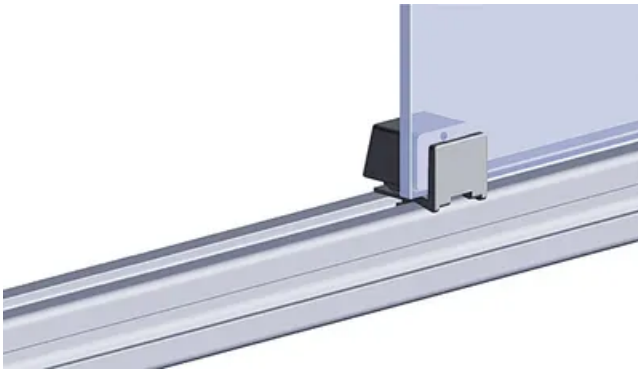

Clamping Pad

For fastening surface elements to aluminium profiles without tools.

Material: Plastic (PA), fibreglass-reinforced

Clamping width: 1-9 mm surface elements

System: 30 - Slot 6; 20 - Slot 5

Type: Fixing Blocks/Fastening Elements

General Data

Designation	Description	System	Colour	A1	A2
PZ4115	Clamping pad	20 - Slot 5	Black	4	1.6
PZ5064	2 mm clamping pad spacer	20 - Slot 5	Black	-	-
PZ5065	3 mm clamping pad spacer	20 - Slot 5	Black	-	-
PZ5066	4 mm clamping pad spacer	20 - Slot 5	Black	-	-
PZ5067	Clamping pad	20 - Slot 5	traffic grey, similar to RAL7042	4	1.6
PZ3165	Clamping pad	30 - Slot 6	Black	7	2.7
PZ5068	Clamping pad	30 - Slot 6	traffic grey, similar to RAL7042	7	2.7