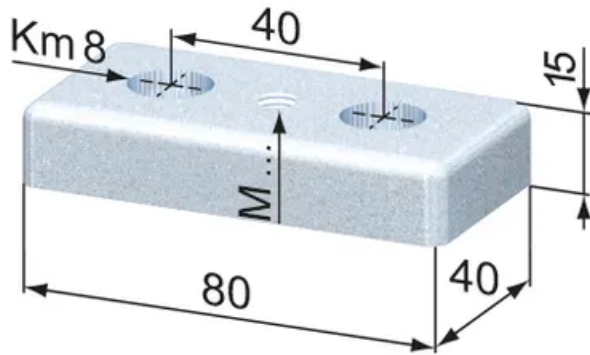

Foot Plates 40 x 80

Material: Steel, zinc-plated

System: 40 - Slot 8

Type: Foot Plates

General Data

Designation	Description	System	Weight (g)
RA1010	Foot Plate 40 x 80 M 8	40 - Slot 8	339
RA1015	Foot Plate 40 x 80 M 10	40 - Slot 8	335
RA1040	Foot Plate 40 x 80 M 12	40 - Slot 8	331
RA1025	Foot Plate 40 x 80 M 16	40 - Slot 8	335