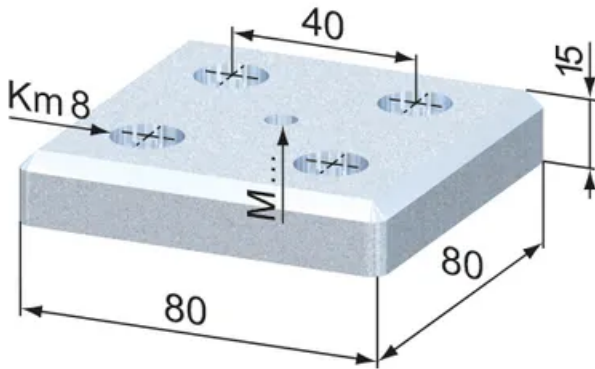

## Foot Plates 80 x 80

**Material:** Steel, zinc-plated

**System:** 40 - Slot 8

**Type:** Foot Plates

## General Data

Designation	Description	System	Weight (g)
RA1080	Foot Plate 80x80 M 12	40 - Slot 8	694
RA1065	Foot Plate 80x80 M 16	40 - Slot 8	678