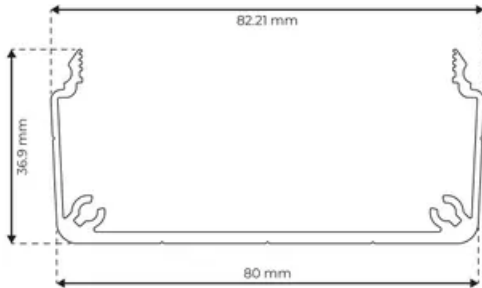

Wiring Duct 40 x 80

Please note that duct and cover must be ordered separately.

System: 40 - Slot 8
Length (mm): 6000

General Data

| Designation | Description | Ix (cm ⁴) | Iy (cm ⁴) | Wx (cm ³) | Wy (cm ³) |
|-------------|----------------------|-----------------------|-----------------------|-----------------------|-----------------------|
| RP5020 | Wiring Duct 40x80 | 3.74 | 29.82 | 1.36 | 7.46 |
| RP5050 | Wiring Duct Cover 80 | 0.1 | 14.91 | 0.14 | 3.73 |

| Designation | A (cm ²) | Mass (kg/m) |
|-------------|----------------------|-------------|
| RP5020 | 2.87 | 0.78 |
| RP5050 | 2.37 | 0.64 |