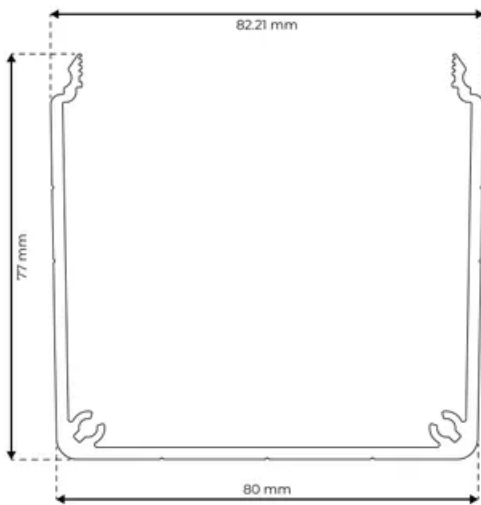

## Wiring Duct 80 x 80

Please note that duct and cover must be ordered separately.

**System:** 40 - Slot 8  
**Length (mm):** 6000

## General Data

| Designation | Description          | Ix (cm <sup>4</sup> ) | Iy (cm <sup>4</sup> ) | Wx (cm <sup>3</sup> ) | Wy (cm <sup>3</sup> ) |
|-------------|----------------------|-----------------------|-----------------------|-----------------------|-----------------------|
| RP5030      | Wiring Duct 80x80    | 37.6                  | 70.95                 | 7.17                  | 17.74                 |
| RP5050      | Wiring Duct Cover 80 | 0.1                   | 14.91                 | 0.14                  | 3.73                  |

| Designation | A (cm <sup>2</sup> ) | Mass (kg/m) |
|-------------|----------------------|-------------|
| RP5030      | 6.14                 | 1.66        |
| RP5050      | 2.37                 | 0.64        |