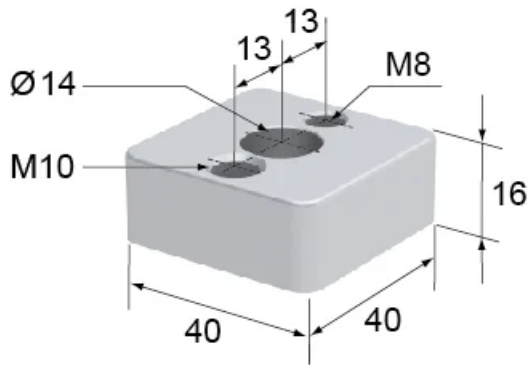

## Foot Plate 40 40x40 M10/M8

Frontal screwing into profiles offers support of ring bolts, castors and adjustable feet

**Material:** Steel, zinc-plated

**System:** 40 - Slot 8

**Type:** Foot Plates

## General Data

Designation	Description	System
RA1005	Foot Plate 40x40 M10/M8	40 - Slot 8