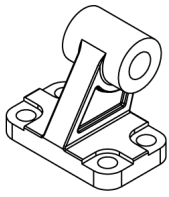

Dimensions

Simple support