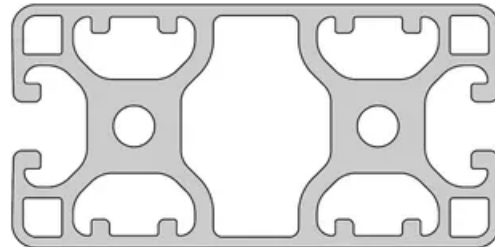

## Profile 8 80x40 Light 4N180

**System:** 40 - Slot 8  
**Dimensions:** 40x80  
**Length (mm):** 6000  
**Material Quality:** Light  
**Profile Type:** Closed

## General Data

Designation	System	$I_x$ (cm <sup>4</sup> )	$I_y$ (cm <sup>4</sup> )	$W_x$ (cm <sup>3</sup> )	$W_y$ (cm <sup>3</sup> )
RP1361	40 - Slot 8	20.04	73.31	10.02	18.33

Designation	A (cm <sup>2</sup> )	Mass (kg/m)
RP1361	12.34	3.35